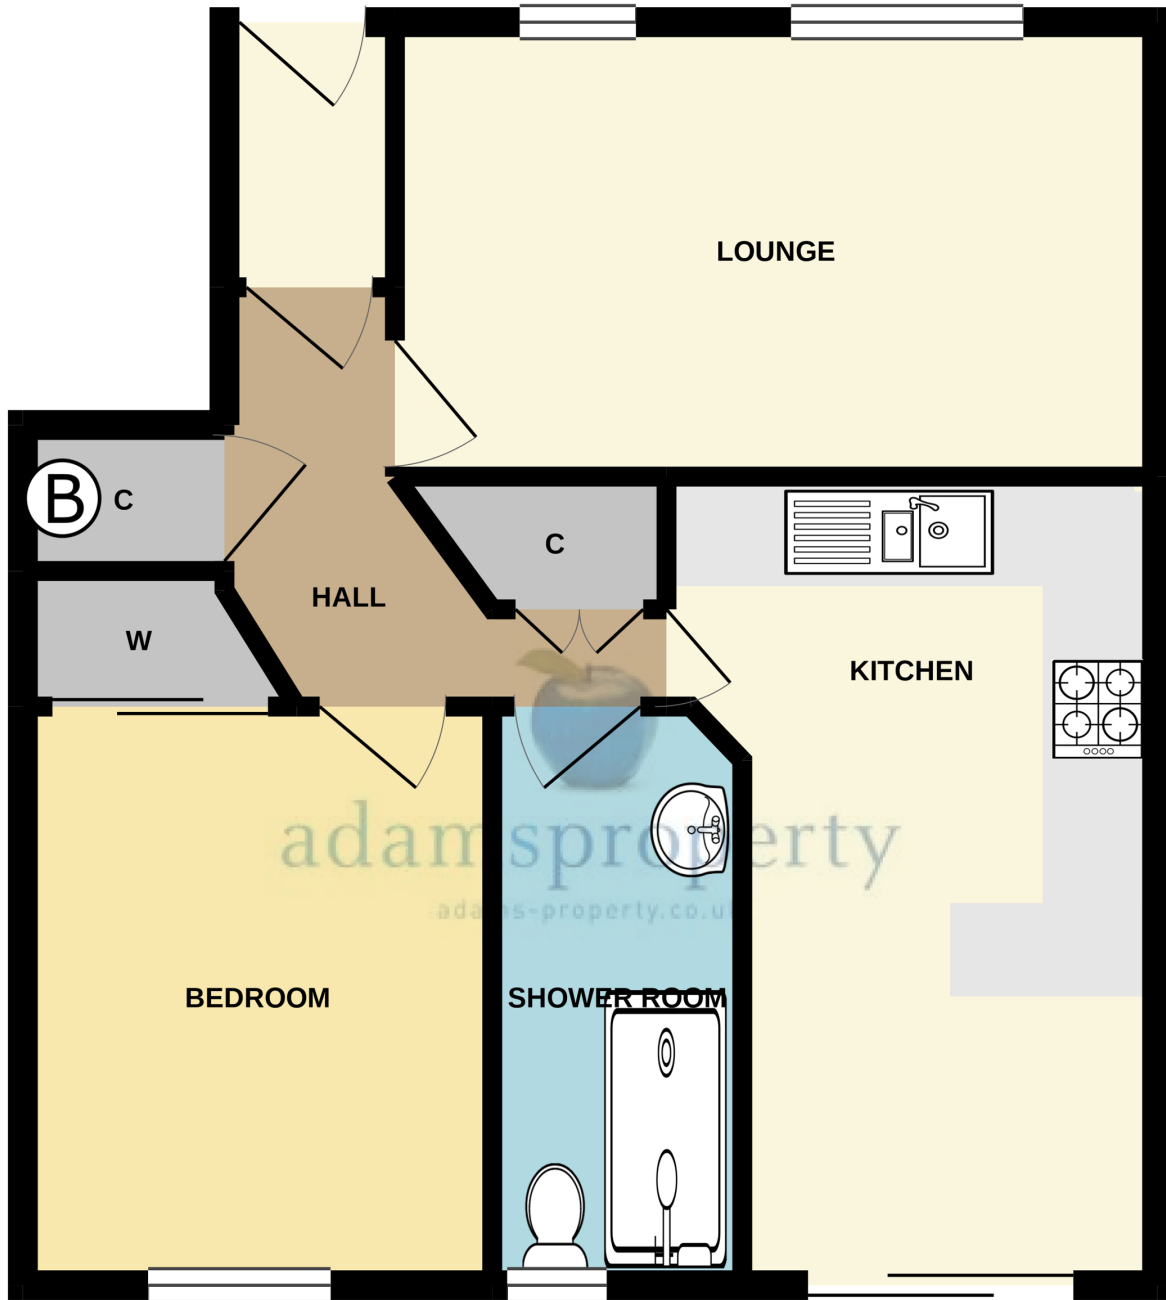

GROUND FLOOR
529 sq.ft. (49.1 sq.m.) approx.

17 PROVOST HAUGH EDINBURGH EH14 5DD

TOTAL FLOOR AREA : 529 sq.ft. (49.1 sq.m.) approx.

Made with Metropix ©2021